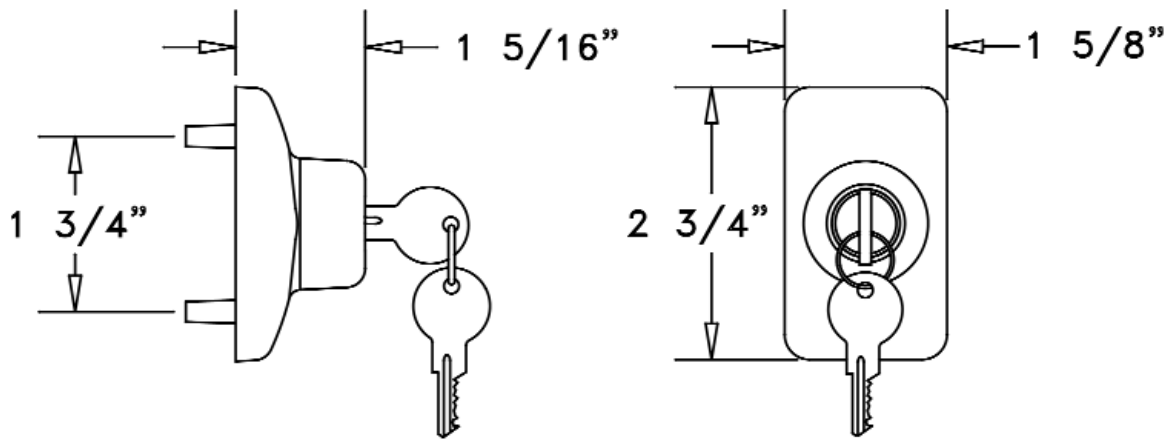

Accents Surface Mounted Kits

Georgian Deadlock

(Coordinates with *Accents* Georgian Latch)

119 Inside Deadlock

Wright
PRODUCTS

107 W. Coleman St.
Rice Lake, Wisconsin 54868
Phone: 1-877-560-6100
Fax: 1-715-236-5300