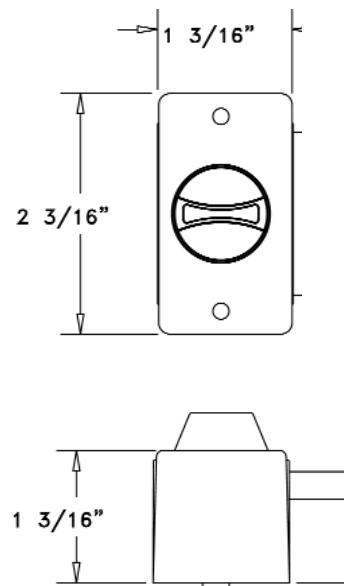

Accents Surface Mounted Kits

Georgian Deadlock

(Coordinates with *Accents* Georgian Latch)

119 Inside Deadlock

Wright
PRODUCTS

107 W. Coleman St.
Rice Lake, Wisconsin 54868
Phone: 1-877-560-6100
Fax: 1-715-236-5300