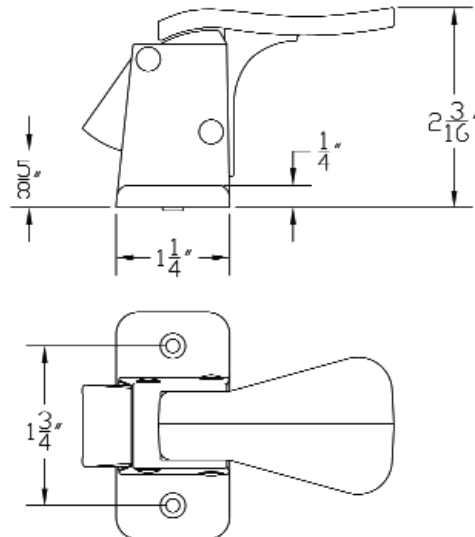

## Georgian Plate & Lever in Solid Brass

**Wright**  
PRODUCTS

107 W. Coleman St.  
Rice Lake, Wisconsin 54868  
Phone: 1-877-560-6100  
Fax: 1-715-236-5300