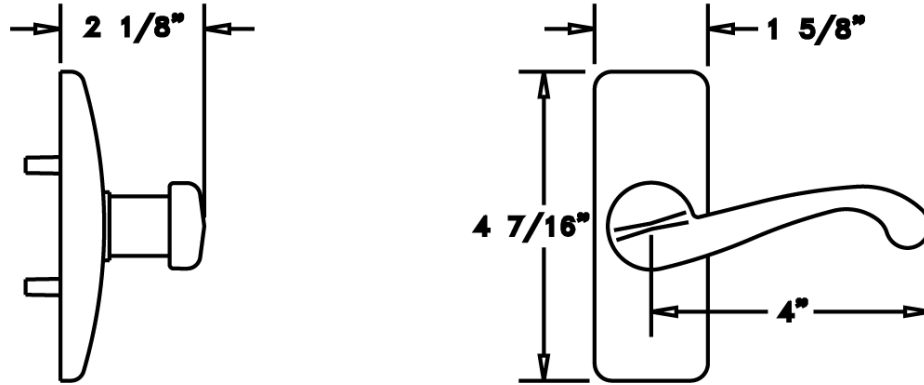

## Georgian Plate & Lever in Solid Brass

**Wright**  
PRODUCTS

107 W. Coleman St.  
Rice Lake, Wisconsin 54868  
Phone: 1-877-560-6100  
Fax: 1-715-236-5300