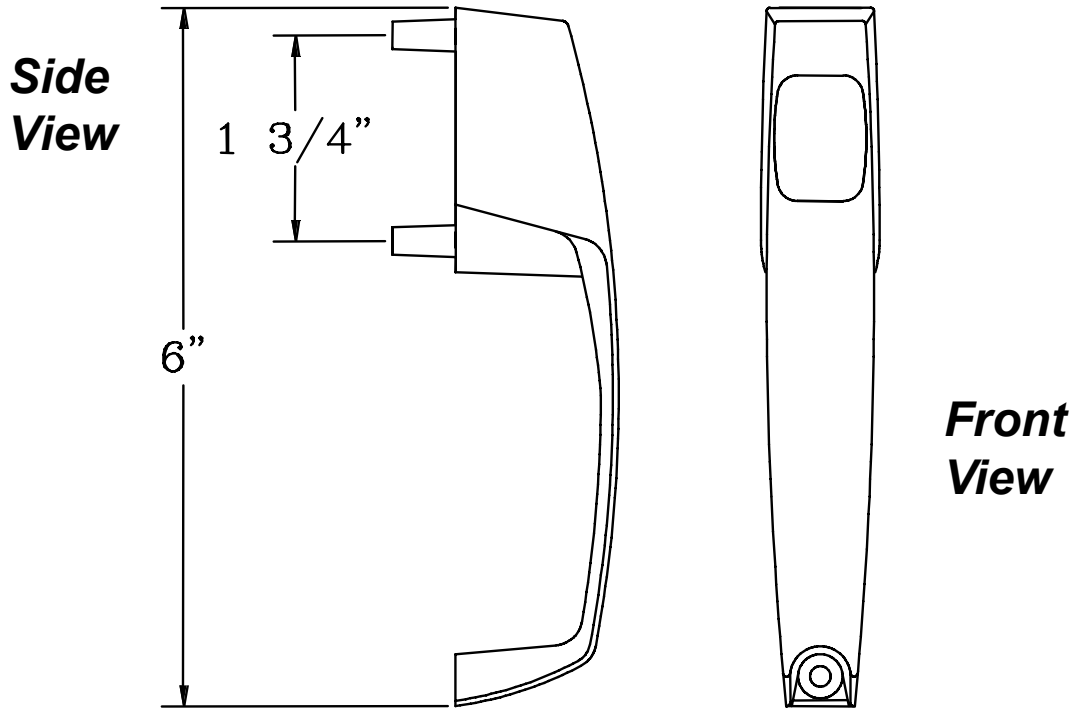

Accents Cumberland Latch

Wright

Wright Products
107 West Coleman
Rice Lake, Wisconsin 54868
1-877-560-6100