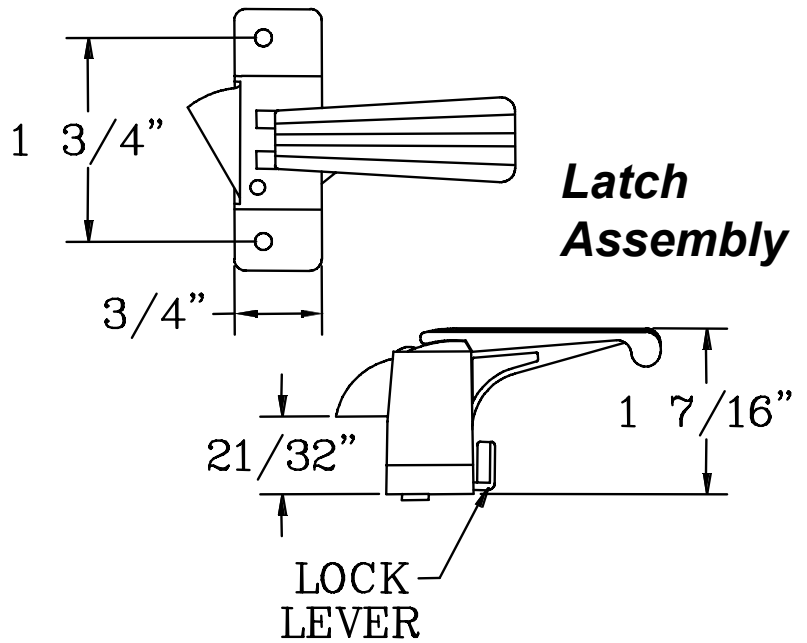

Accents Cumberland Latch

Wright

Wright Products
107 West Coleman
Rice Lake, Wisconsin 54868
1-877-560-6100