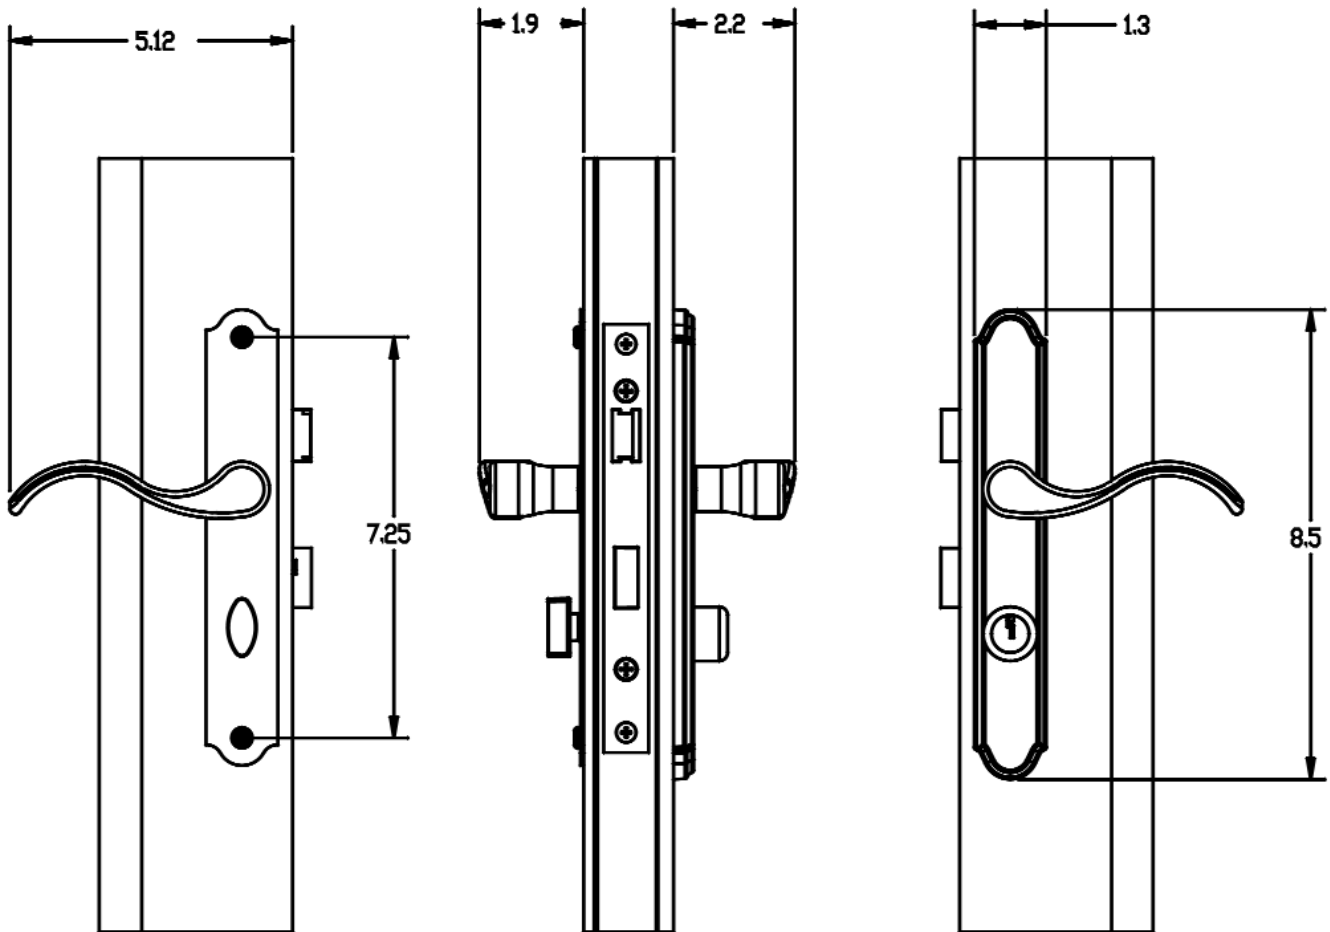

Serenade Mortise Style Replacement Storm Door Hardware

Wright Products
107 W. Coleman St.
Rice Lake, WI 54868